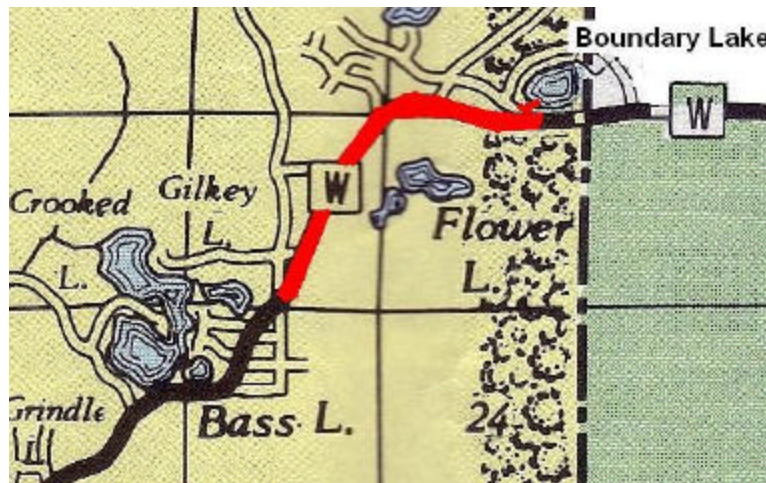

Boundary Lake – east of Crooked Lake (Oconto County)

Description. The lake is 37 acres in size; it is located on county W, on the boundary of Oconto County and Marinette County (hence its name.)

Boat Landing (red on map):

- Travel to the community of Crooked Lake (located on cty W, about 7 miles east of Mountain.)
- The last intersecting street is LaFave Road. From this point drive east on cty W 1.9 miles.
- At Boundary Lake, turn left onto Waboose Drive on the north side of the road.
- Immediately turn right on Short St. The boat landing lot is bounded by a fence on both sides.

Everyone should wear a PFD (personal flotation device).

Area image:

Detail image: